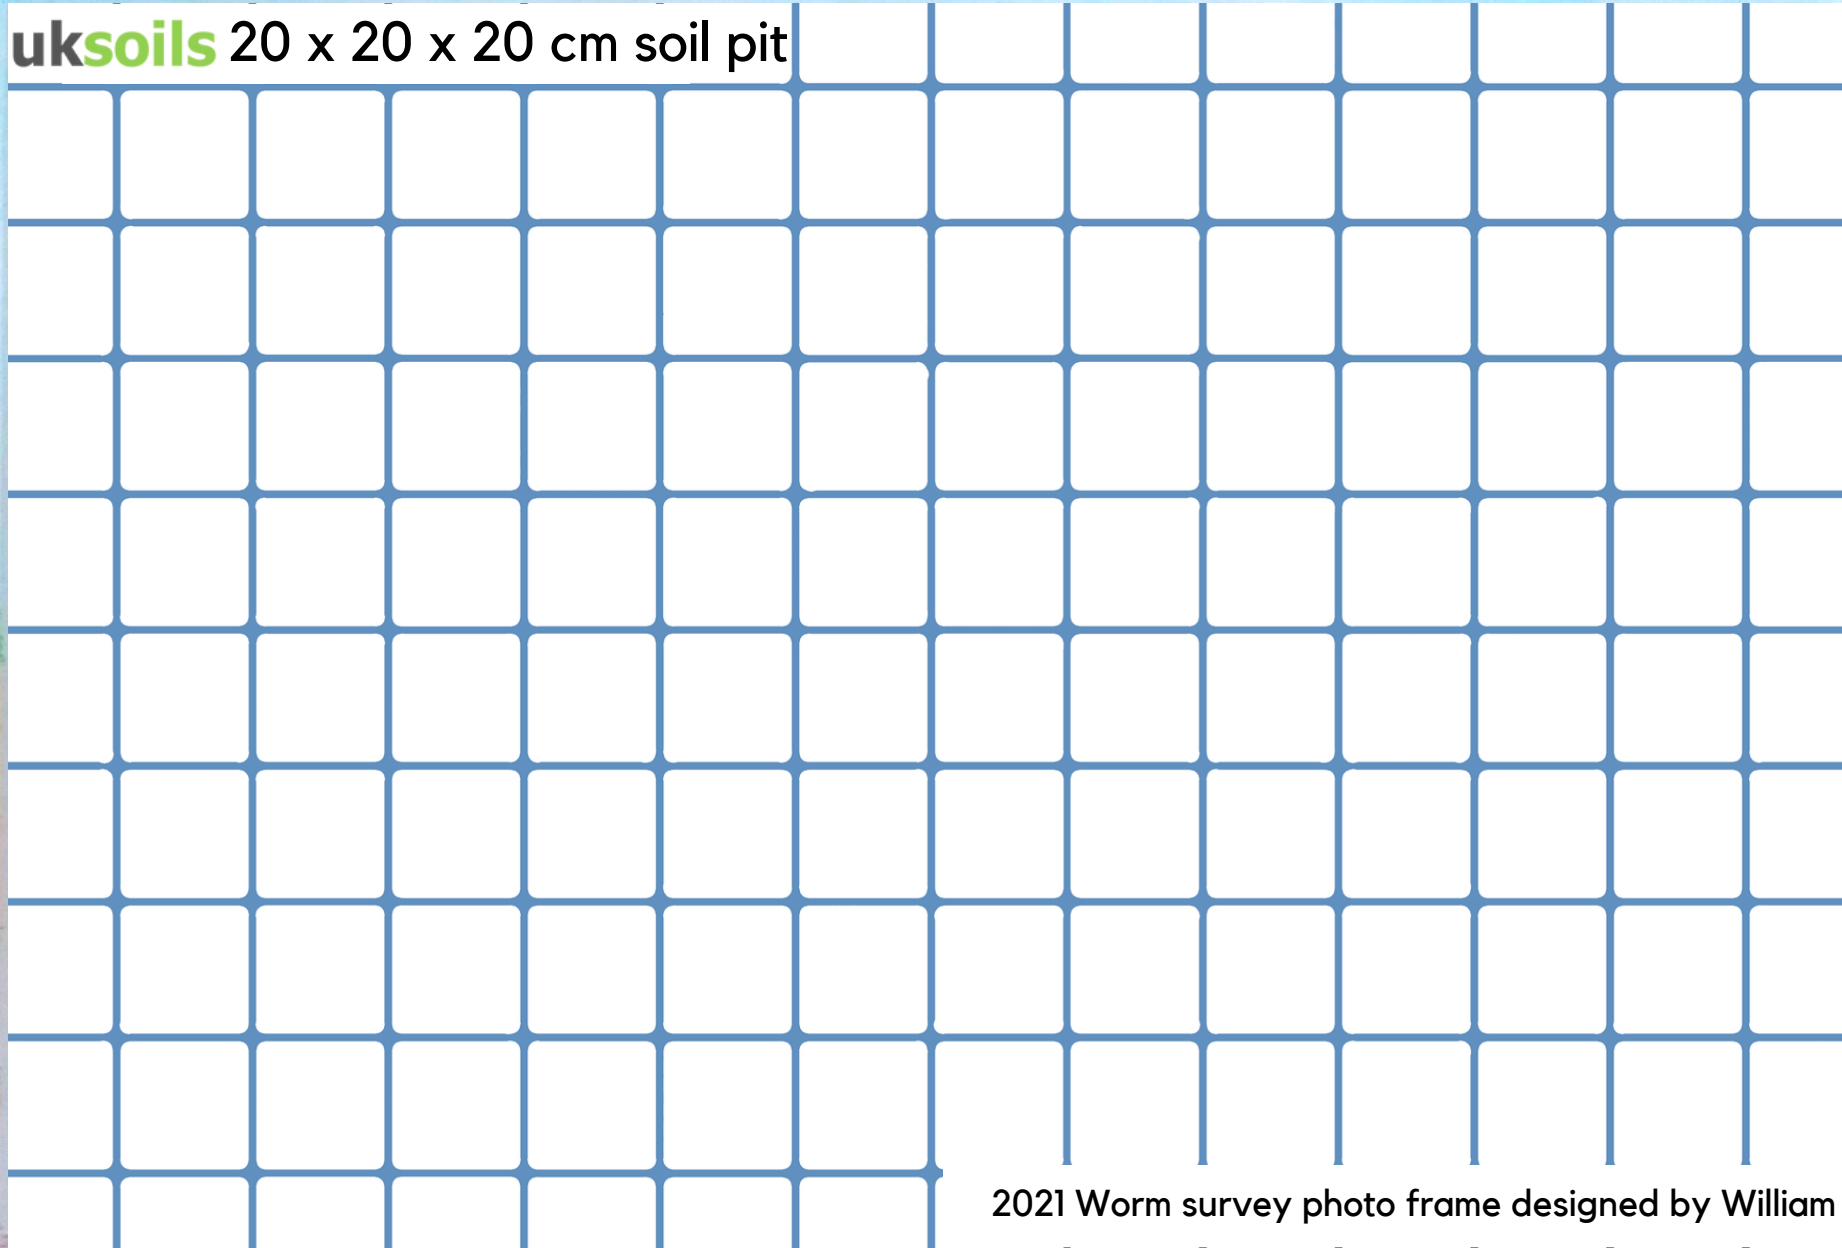

uksoils 20 x 20 x 20 cm soil pit

2021 Worm survey photo frame designed by William